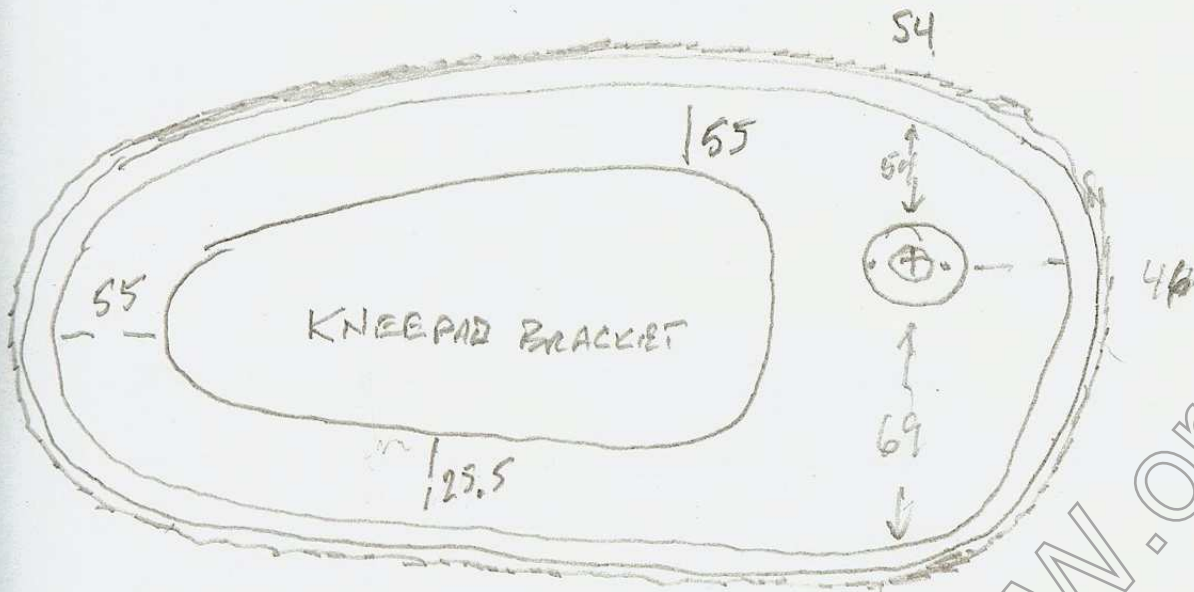

R50-69

PRINT

Written by Kurt Schrader
Thursday, 06 September 2012

R50 - R69 - 1955-68

METRIC
DISTANCE TO EDGE OF
INSIDE STRIPE
All measurements either vertical or horizontal

Courtesy of VintageBMW.org